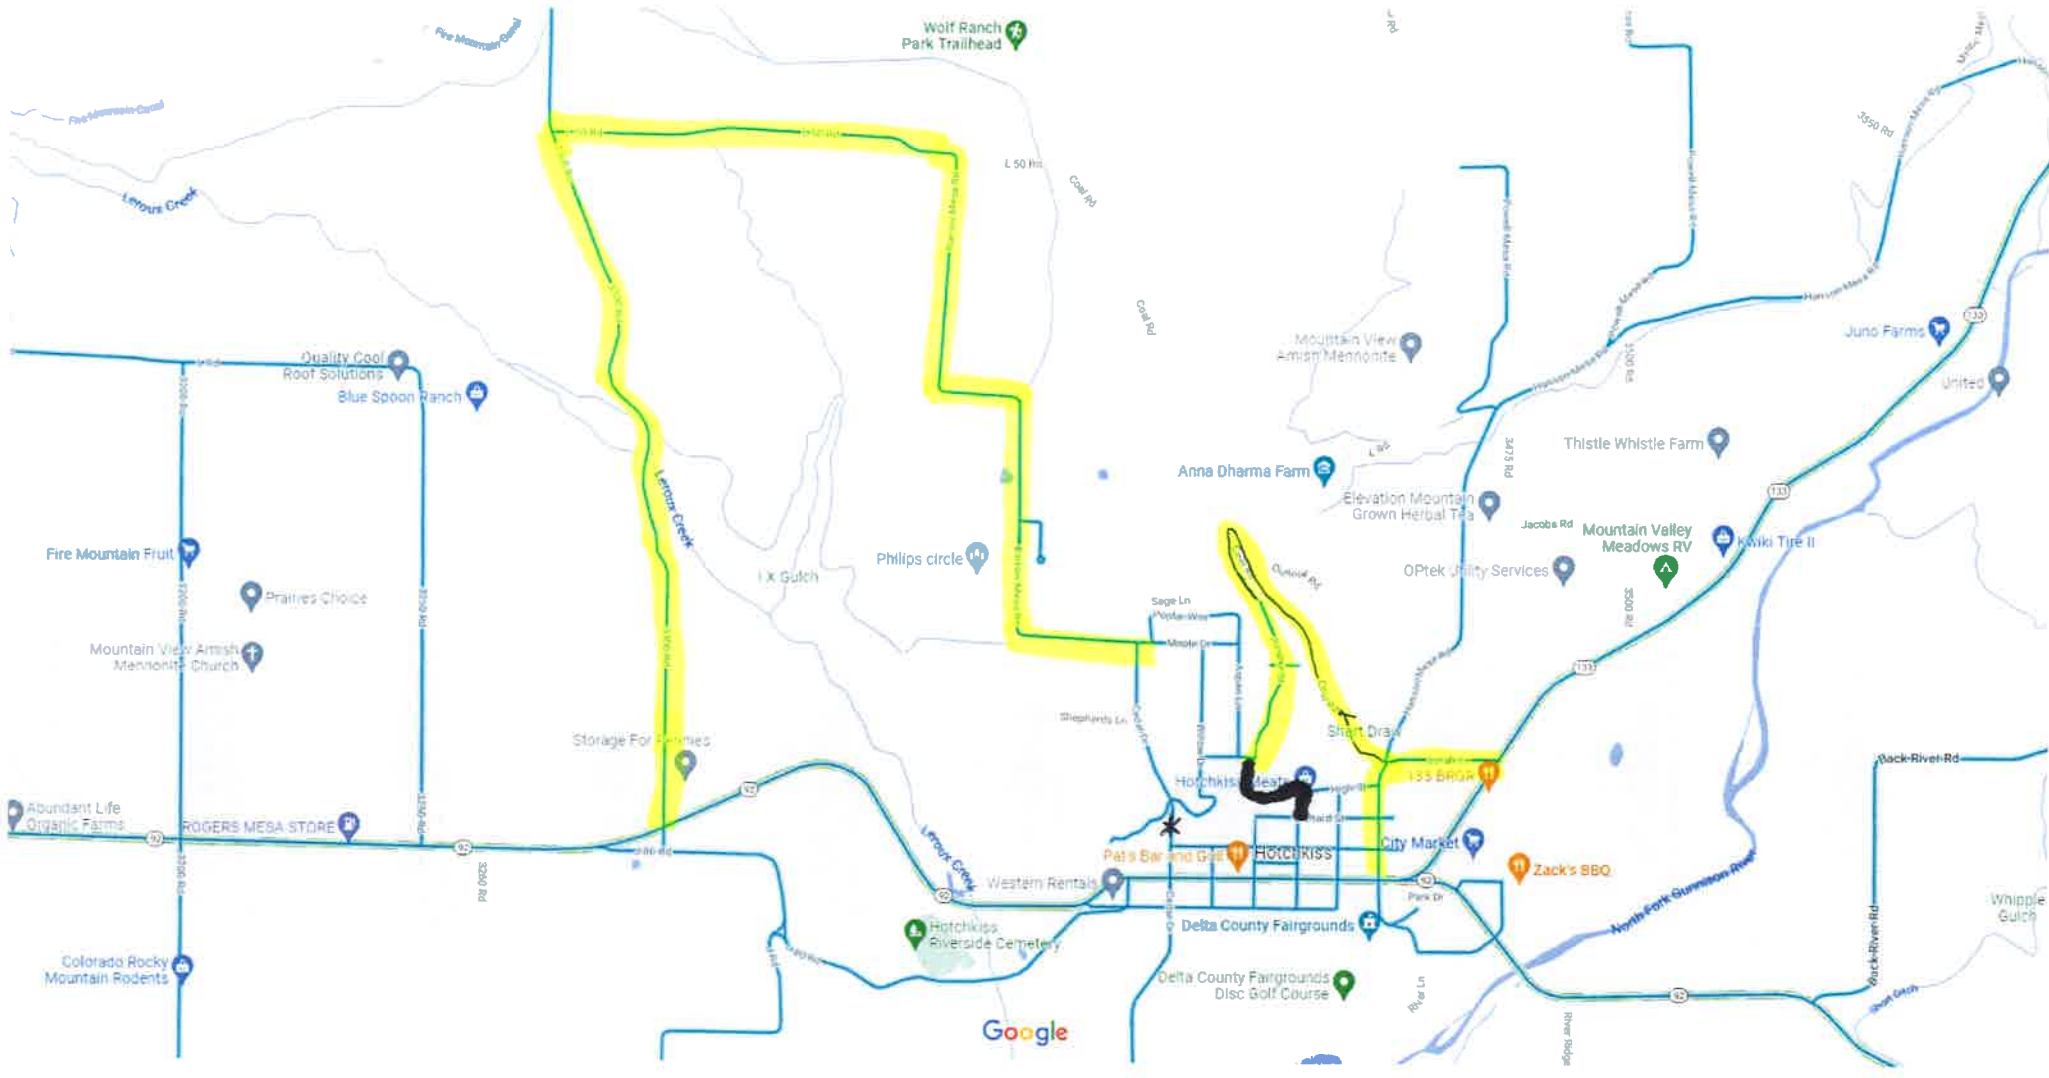

 = Exit out of Willow Heights only
 = Entry/Exit to Willow Heights
* = Road Closed

Map data ©2022 1000 ft

- = Exit only One way street
- = Entry and Exit areas
- = Road closed

Live traffic *Fast* *Slow*

Images

Street View Photo Path Photo Sphere

Click highlighted areas to see images Learn more